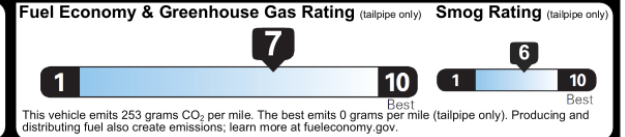

EXTERIOR
17" Alloy Wheel
LED Low/High Beam Headlights
w/ LED Signature Lamp
V-Shape Dark Chrome Front Grill
Black Painted Heated Exterior Mirrors
w/ Integrated Side Turn Signal
Body-Color Exterior Door Handles
Temporary Spare Tire
Body-Colored Trunk Lid Spoiler
SR Grade Emblem

+See your Dealer for terms,
conditions and limitations

++Replaces standard equipment

Manufacturer's Suggested Retail Base Price:	$21,390.00
Options Included by Manufacturer	
SPLASH GUARDS	245.00
PREMIUM PAINT	450.00
CARPETED FLOOR MATS & TRUNK MAT	280.00
TRUNK PACKAGE	140.00
Trunk Net	
Shopping Bag Hooks	
DESTINATION CHARGES	1,245.00
Total*	$23,750.00

Warranty Booklet & owner publications available @
<https://www.nissanusa.com/owners/manuals-guides.html> or
call 1-800-NISSAN-1

EPA DOT Fuel Economy and Environment Gasoline Vehicle

Fuel Economy
35 MPG
combined city/hwy
2.9 gallons per 100 miles
32 city
40 highway

COMPACT CARS range from 17 to 116 MPG. The best vehicle rates 140 MPGe.

You save $2,000
in fuel costs over 5 years compared to the average new vehicle.

Annual fuel cost $1,500

fuel economy.gov

Calculate personalized estimates and compare vehicles

GOVERNMENT 5-STAR SAFETY RATINGS

Overall Vehicle Score ★★★★★
Based on the combined ratings of frontal, side and rollover.
Should ONLY be compared to other vehicles of similar size and weight.

Side Crash ★★★★★
Front seat Rear seat
Based on the risk of injury in a side impact.

Rollover ★★★★★
Based on the risk of rollover in a single-vehicle crash.

Star ratings range from 1 to 5 stars (★★★★★) with 5 being the highest.
Source: National Highway Traffic Safety Administration (NHTSA)
www.safercar.gov or 1-888-327-4236

DELIVERY

VEHICLE COLORS:
EXT: GRAY SKY PEARL
INT: SPORT

FINAL ASSEMBLY POINT:
AGUAS (ABV) MEX
TRANSPORT METHOD:
TRUCK

DEALER:
VISION NISSAN GREECE
4000 WEST RIDGE ROAD
ROCHESTER NY
14626

VIN: 3N1CN8FV1SL895474
EMS: 50 STATE EMISSIONS
MDL: 10315-895474 KCH-X
OPT: J-B93C03E10L93M92

20260314131525R15956

*Does not include dealer installed options and accessories, local taxes or license fees. This label has been applied pursuant to federal law. Do not remove prior to delivery to the ultimate purchaser.

**Not actual Monroney Label. Provided for informational purposes only. Vehicle features, pricing and other information subject to change, may vary from actual vehicle content and/or Monroney label description. While Nissan makes reasonable efforts to ensure accuracy of information, Nissan is not responsible for changes, errors or omissions. See actual vehicle and/or verify information in question with your Nissan dealer.